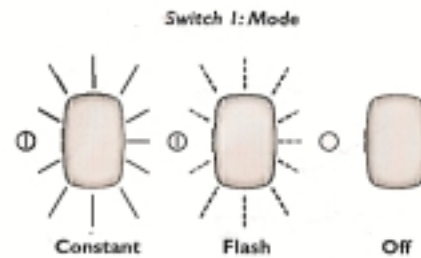

Switch 2: Charge - On

Warranty: Baglite™ is covered by a one year warranty. Please quote the LOT No. in all correspondence.

Customer Services: customerhelp@pedalite.com

Bicycle Lighting Regulations: If Baglite™ is used when cycling it is the cyclist's responsibility to ensure that their bicycle complies with local, state, regional, national or federal laws or regulations with regard to bicycle lights. Pedalite International Limited will bear no responsibility for non-compliance. Baglite™ should be used as additional lighting to a front and rear light.

Registered Design: Applied for.

Pedalite® is a Registered trademark: UK2165320, EUE1119221, USA751684906, Japan4431955, Australia789402, Canada1010450

LOT	1008
Model	SOL1008

www.pedalite.com.es

Baglite

Other Battery Free Products from Pedalite International:

- KPL200 Battery Free Pedal lights
- KPL200TC Toe Clips
- SOL100K Solar powered Ankle lights

www.pedalite.com

- Fits all sizes of Rucksack/Backpack
  Allows access to bags while fitted
- Impact resistant
- Stores natural & artificial light energy
- No batteries or mains charging required
- Constant, flashing and off modes
- Weather resistant
- Hi-visibility Strips
- Lightweight and comfortable