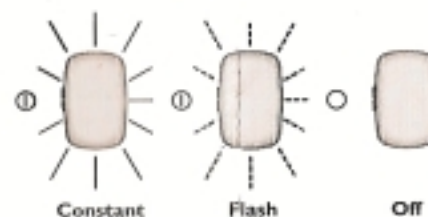

For best results charge in Direct Sunlight where possible

Switch 1: Mode